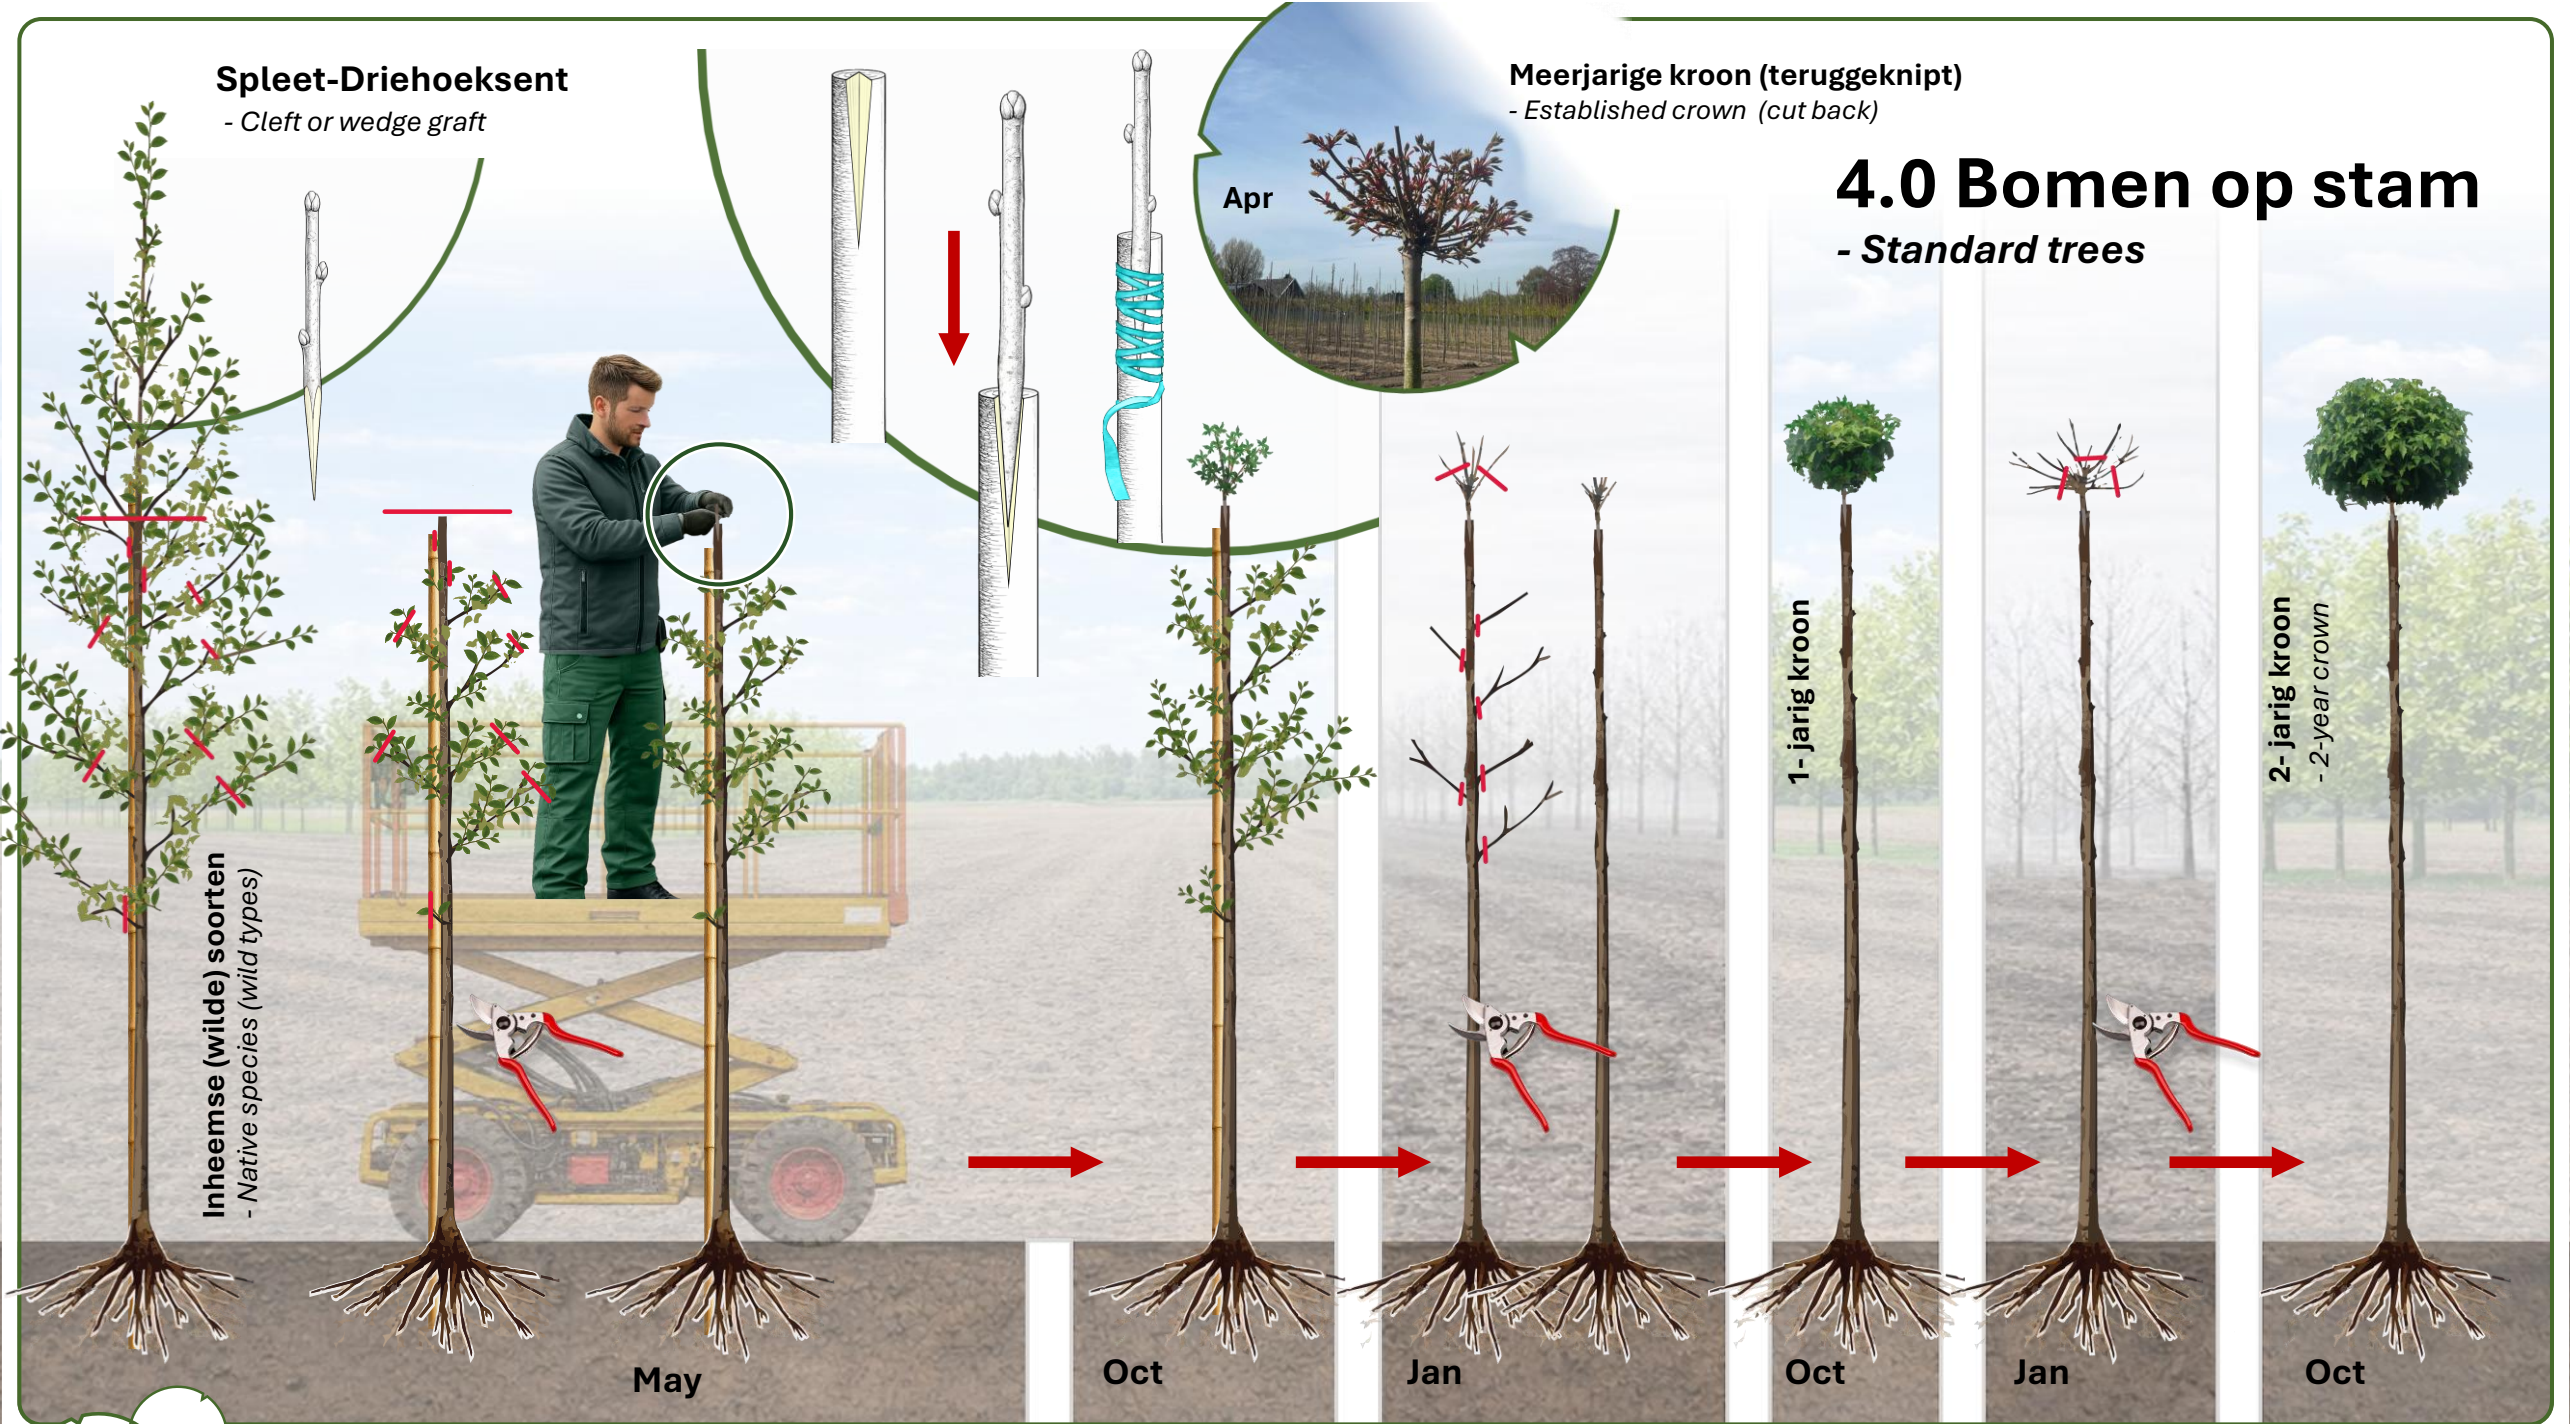

Spleet-Driehoeksent

- Cleft or wedge graft

Meerjarige kroon (teruggeknipt)

- Established crown (cut back)

4.0 Bomen op stam

- Standard trees

Inheemse (wilde) soorten
- Native species (wild types)

May

Oct

Jan

Oct

Jan

Oct

1- jarig kroon

2- jarig kroon
- 2-year crown

Apr